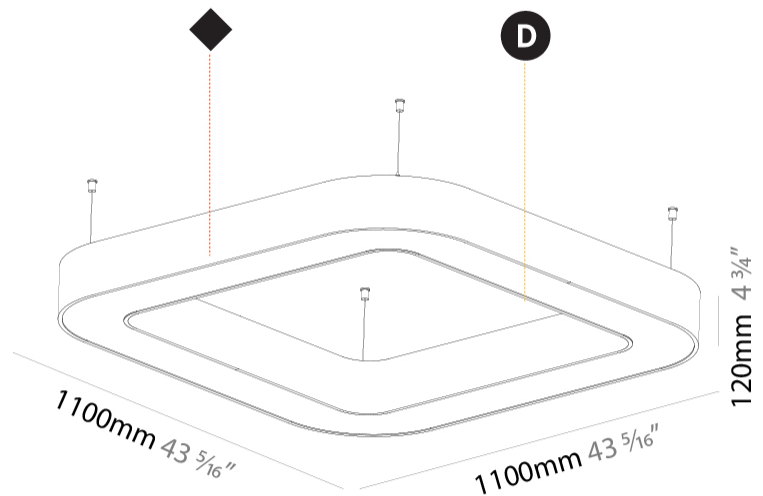

GENERAL

Series: Glorious
Subseries: Glorious Quantum
Brand: Prolicht
Division: Architectural
Mounting Type: Suspension
Mounting Location: Ceiling
Subcategory: Ambient

PHYSICAL

Shape: Square
Length (mm): 1100
Length (in): 43 ⁵/₁₆"
Width (mm): 1100
Width (in): 43 ⁵/₁₆"
Height (mm): 120
Height (in): 4 ³/₄"
Max. Overall Height (mm): 2120
Max. Overall Height (in): 83 ⁷/₁₆"
Light Distribution: Direct
Weight (kg): 13.125
Weight (lbs): 28.88
Diffuser: PMMA - Opal or Micro-Prism
Fixture Finish: SSR / BKV / CWI / CRY / HAB / LAG / UFT / ITA / RUA / RUR / MIC / FTG / MYG / TWT / LOD / PUS / FRO / FUP / KIA / POP / BLS / SPG / MEY / GOH / GUM / CHC / COM / ABZ / JAG / OBR / MOS / ROR
Fixture Material: Aluminum

ELECTRICAL

Lamp Type: LED (Zhaga Standard)
Input Wattage (W): 60
Total Output Wattage (W): 48 / 38.4 (3500K)
Dimming: Non-Dimming / Phase Dimming (120Vac only) / 0-10V Dimming
Driver Included: Yes
Driver Location: Integrated
Driver Type: Constant Current - 120 / 277Vac
Driver Class: Class 2
Input Voltage (V): 120 - 277
Constant Current (MA): 350 / 1200 (3500K)

LED

Color Temperature (°K): 3000 / 3500 / 4000
Max. Delivered Lumen (lm): 5540 / 5733 / 5850
CRI: >80 CRI
Efficiency (%): 65
Lamp Life (hrs): 50000

OPTICAL

RATINGS AND CERTIFICATIONS

Certified By: Certified for North American Standards
IP rating: IP20