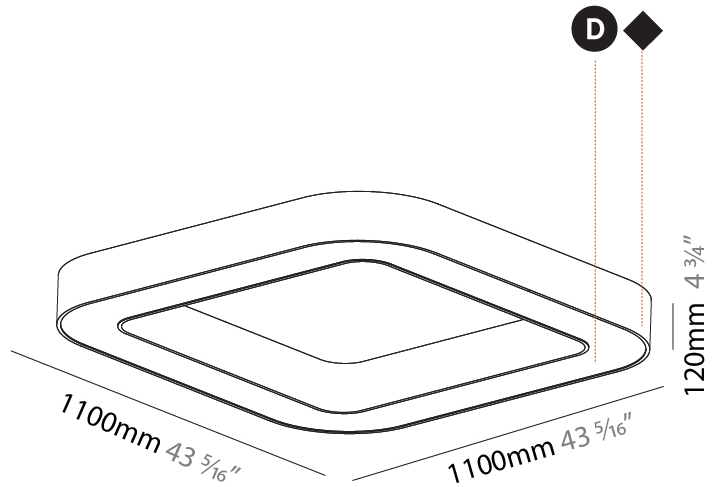

GENERAL

Series: Glorious
Subseries: Glorious Quantum
Brand: Prolicht
Division: Architectural
Mounting Type: Surface
Mounting Location: Ceiling
Subcategory: Ambient

PHYSICAL

Shape: Square
Length (mm): 1100
Length (in): 43 ⁵/₁₆"
Width (mm): 1100
Width (in): 43 ⁵/₁₆"
Height (mm): 120
Height (in): 4 ³/₄"
Light Distribution: Direct
Weight (kg): 14.2
Weight (lbs): 31.24
Diffuser: PMMA - Opal or Micro-Prism
Fixture Finish: SSR / BKV / CWI / CRY / HAB / LAG / UFT / ITA / RUA / RUR / MIC / FTG / MYG / TWT / LOD / PUS / FRO / FUP / KIA / POP / BLS / SPG / MEY / GOH / GUM / CHC / COM / ABZ / JAG / OBR / MOS / ROR
Fixture Material: Aluminum

ELECTRICAL

Lamp Type: LED (Zhaga Standard)
Input Wattage (W): 60
Total Output Wattage (W): 48 / 38.4 (3500K)
Dimming: Non-Dimming / Phase Dimming (120Vac only) / 0-10V Dimming
Driver Included: Yes
Driver Location: Integrated
Driver Type: Constant Current - 120 / 277Vac
Driver Class: Class 2
Input Voltage (V): 120 - 277
Constant Current (MA): 350 / 1200 (3500K)

LED

Color Temperature (°K): 3000 / 3500 / 4000
Max. Delivered Lumen (lm): 5540 / 5733 / 5850
CRI: >80 CRI
Efficiency (%): 65
Lamp Life (hrs): 50000

OPTICAL

RATINGS AND CERTIFICATIONS

Certified By: Certified for North American Standards
IP rating: IP20